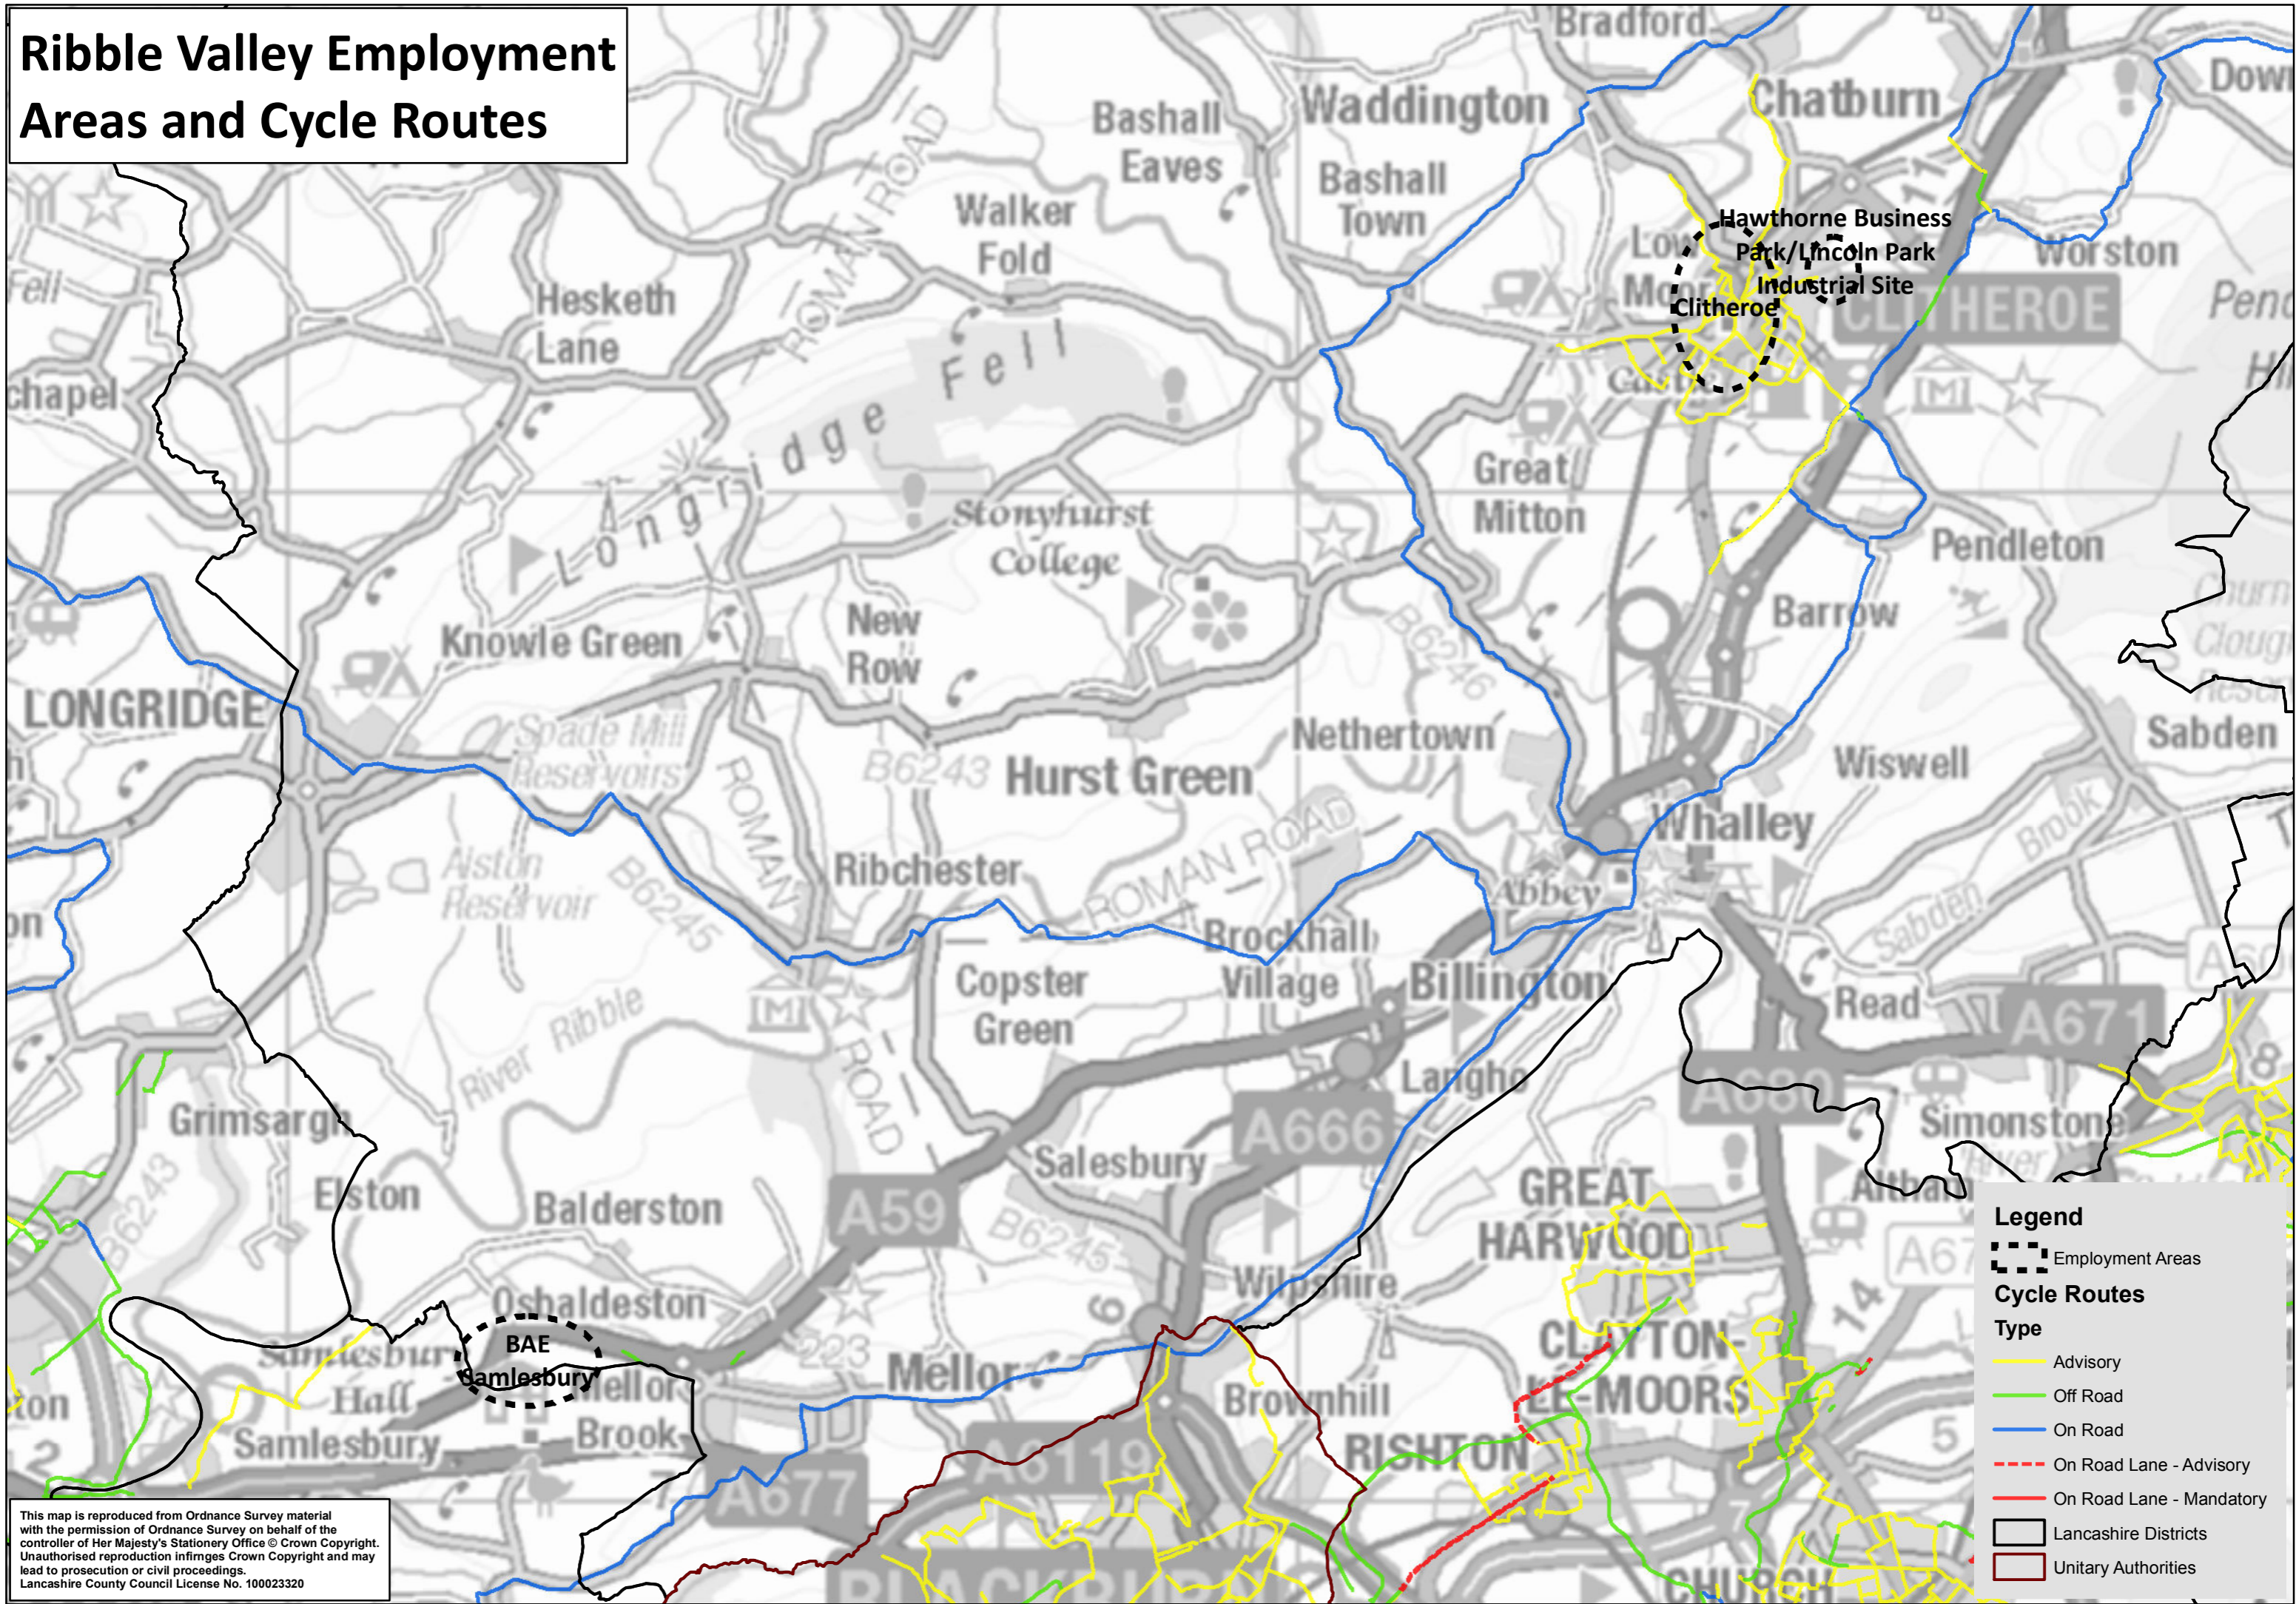

Ribble Valley Employment Areas and Cycle Routes

Legend

- Employment Areas
- Cycle Routes**
- Type**
- Advisory
- Off Road
- On Road
- On Road Lane - Advisory
- On Road Lane - Mandatory
- Lancashire Districts
- Unitary Authorities

This map is reproduced from Ordnance Survey material with the permission of Ordnance Survey on behalf of the controller of Her Majesty's Stationery Office © Crown Copyright. Unauthorised reproduction infringes Crown Copyright and may lead to prosecution or civil proceedings. Lancashire County Council License No. 100023320